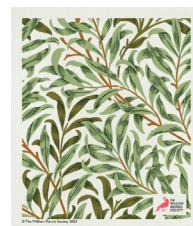

Willow Bough Green
Swedish dishcloth
70% cellulose / 30% cotton
172x200 mm
Art. nr. DC2010